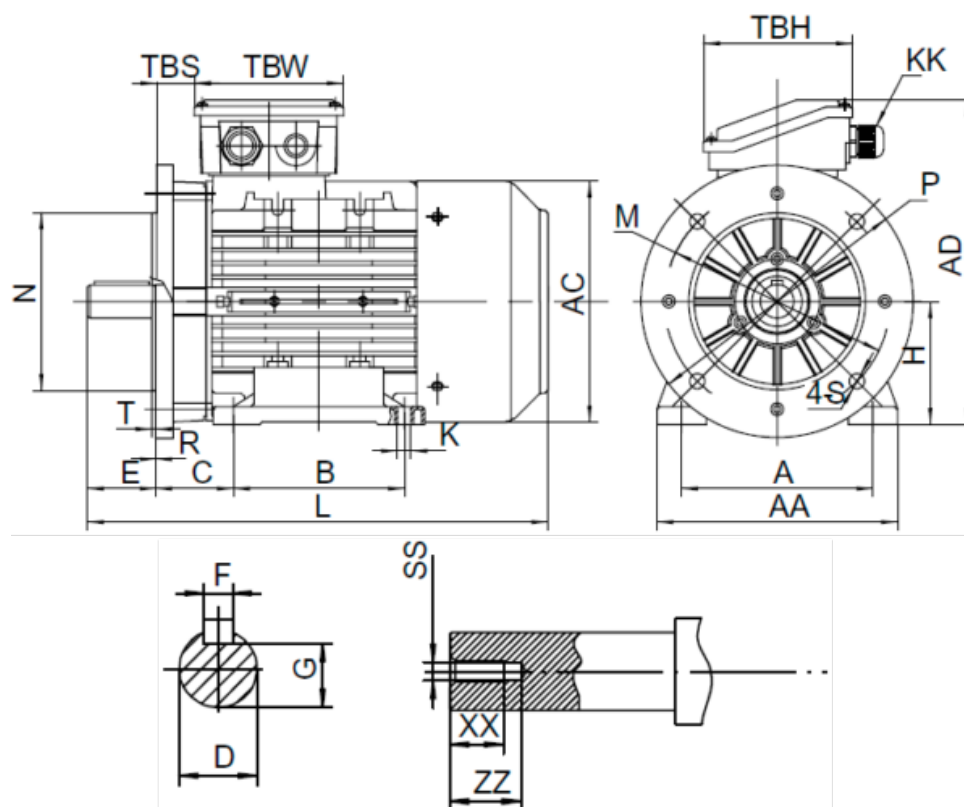

# Data Sheet

Article number: 25180007541740

Description: Kleedrive T3A 802-4 0.75kw 1400 rpm UL/CSA  
3x230/400V 50 HZ IP55 B35 Eff=82,5%

## Measures

|           |            |           |
|-----------|------------|-----------|
| A = 125   | F = 6      | TBW = 109 |
| AA = 160  | G = 15.5   | XX = 16   |
| AC = Ø157 | H = 80     | ZZ = 21   |
| AD = 214  | HD = 134   |           |
| B = 100   | L = 277    |           |
| C = 50    | SS = M6    |           |
| D = Ø19   | TBH = 109  |           |
| E = 40    | TBS = 26.5 |           |